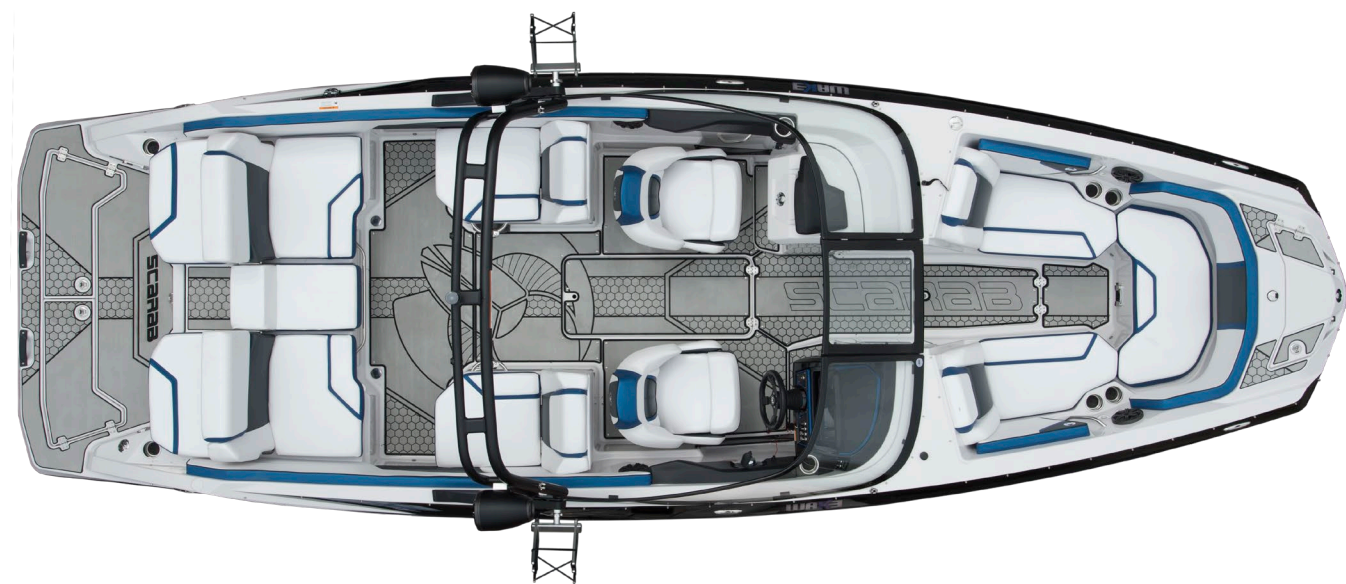

255 KEY FEATURES

Scarab Custom Trailer | Bimini Top | Cleats, Pull-up, SST | Bucket Bolsters, Flip-up | Changing Room, Enclosed | Stereo System | Tilt Steering Outlet, 12V | Ski Tow | Cooler, Removable | iNR, Intelligent Neutral & Reverse | Ladder, Bow & Stern