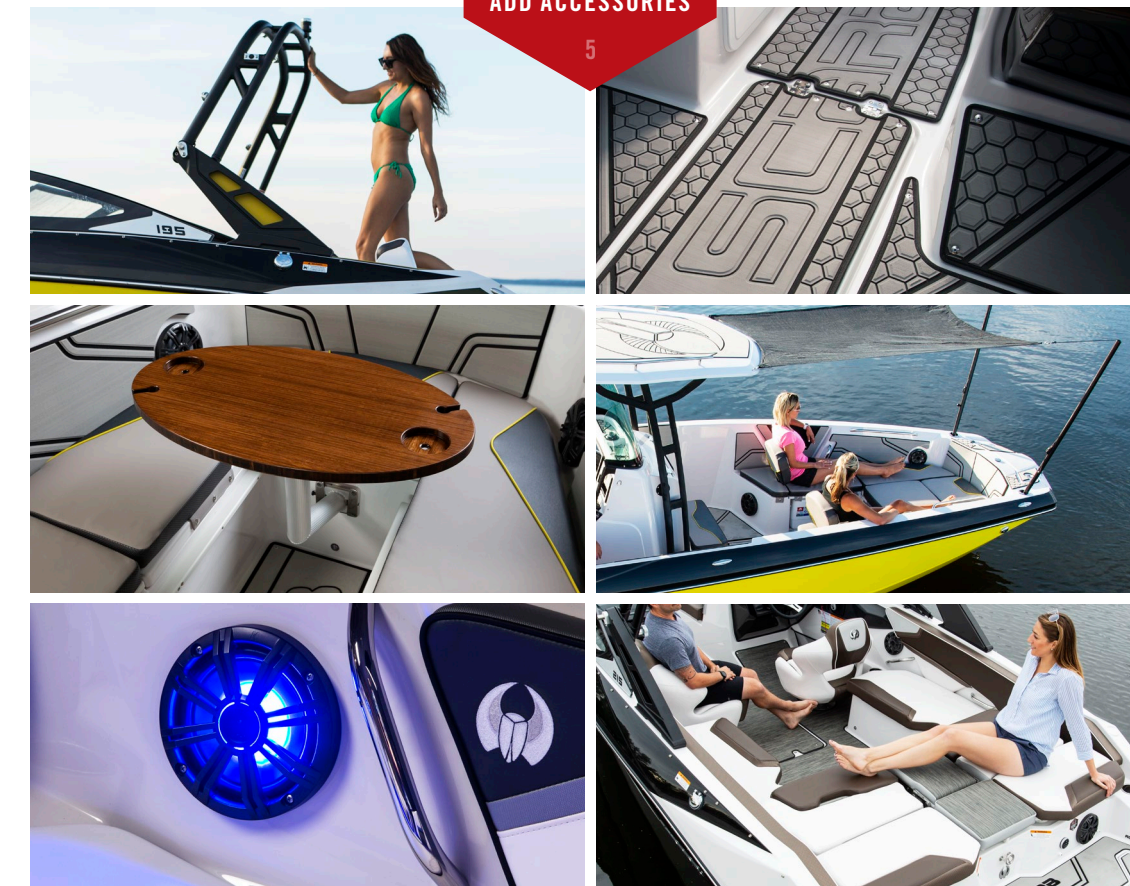

ADD ACCESSORIES

5

FIND A DEALER

6