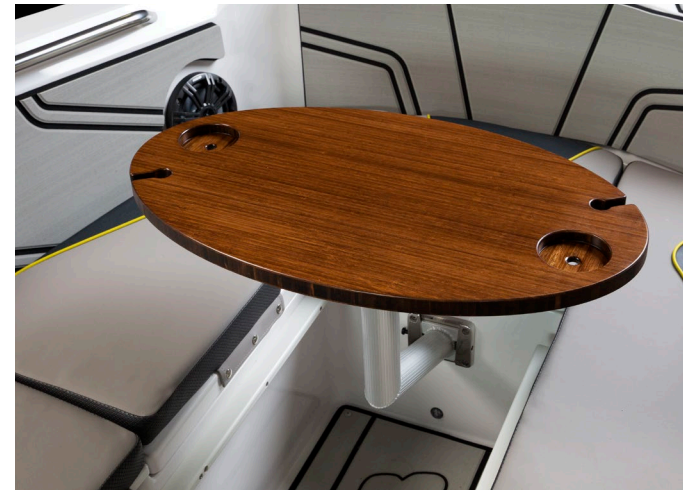

255 OPEN KEY FEATURES

Scarab Custom Trailer | Tailgate | T-top w/ Canvas & Towpoint | 3 Person Bench Seat, Helm | Changing Room, Enclosed | iNR, Intelligent Neutral & Reverse
Ski Tow | Stereo System | Storage, In-Floor | Windscreen | Cleats, Pull-up, SST | Ladder, Stern