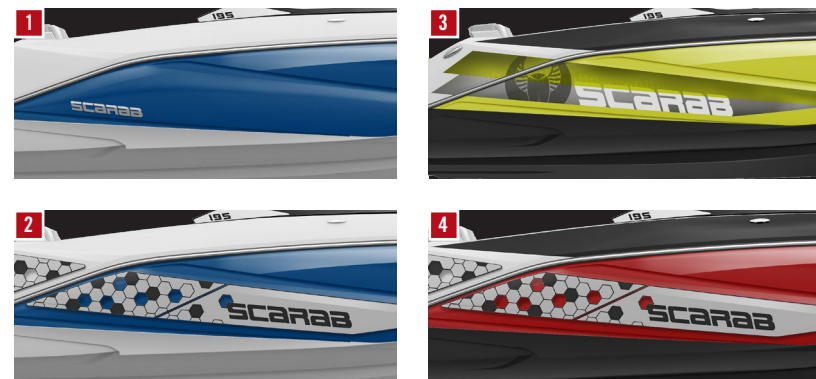

1 STANDARD GEL SCHEME & LOGO
2 3D IMPACT GRAPHIC (on Standard Gel Scheme)
3 IMPULSE GEL SCHEME AND GRAPHIC
4 3D IMPACT GRAPHIC (on Impulse Gel Scheme)