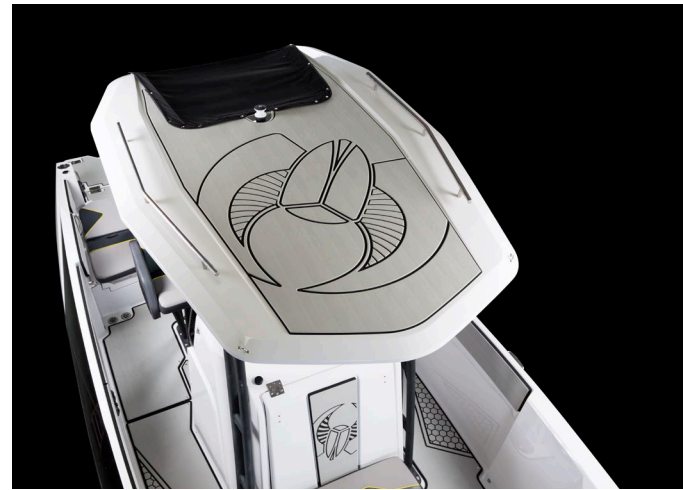

255 OPEN KEY FEATURES

Scarab Custom Trailer | Tailgate | T-top w/ Canvas & Towpoint | 3 Person Bench Seat, Helm | Changing Room, Enclosed | iNR, Intelligent Neutral & Reverse
Ski Tow | Stereo System | Storage, In-Floor | Windscreen | Cleats, Pull-up, SST | Ladder, Stern