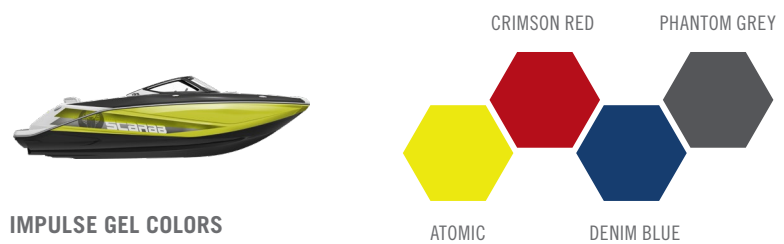

# FULL LINEUP

The Scarab ID series is a complete line of jet boats from 16' to 25' with unmatched customization and available options.

EXTERIOR COLORS

2

STANDARD GEL COLORS

IMPULSE GEL COLORS

PICK A GRAPHIC