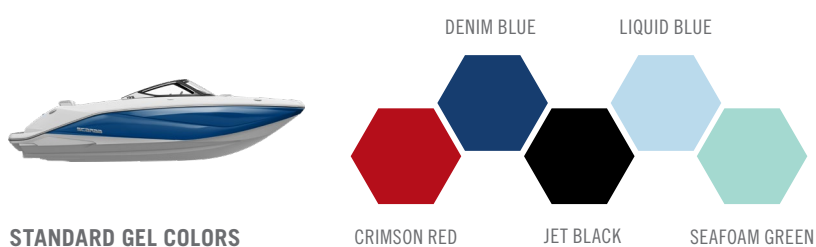

SELECT A BOAT

1

165 ID

255 ID

195 ID

195 OPEN ID

215 ID

255 OPEN ID

# FULL LINEUP

The Scarab ID series is a complete line of jet boats from 16' to 25' with unmatched customization and available options.

EXTERIOR COLORS

2

STANDARD GEL COLORS

IMPULSE GEL COLORS

PICK A GRAPHIC