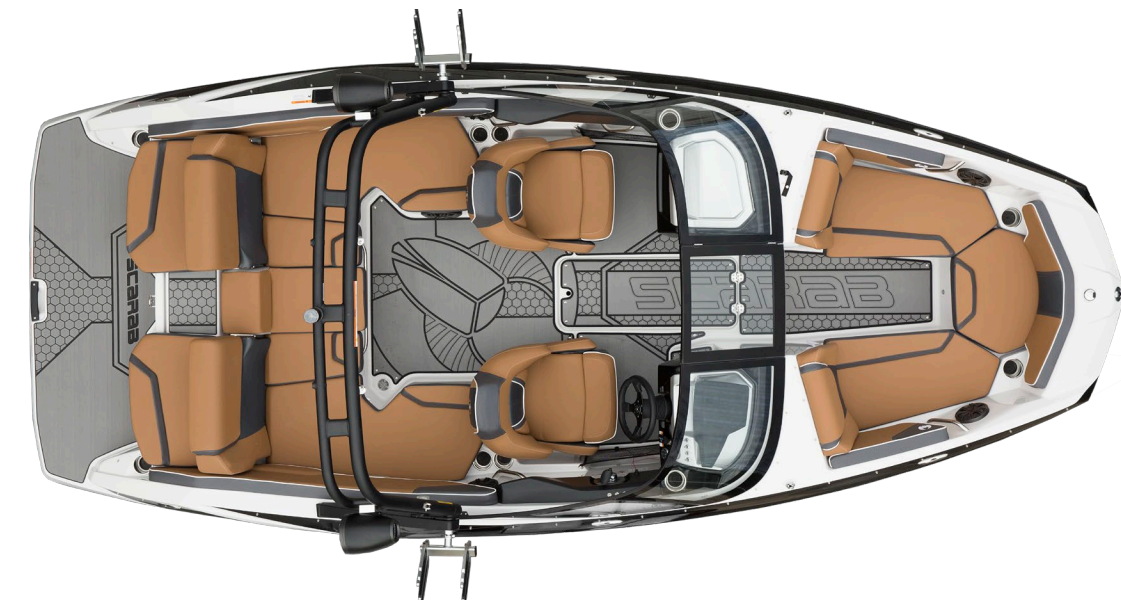

195 KEY FEATURES

Scarab Custom Trailer | Bimini Top | Cleats, Pull-up, SST | Bucket Bolsters, Flip-up | Stereo System | Tilt Steering | Outlet, 12V | Ski Tow Cooler, Removable | Storage, In Floor | iNR, Intelligent Neutral & Reverse | Ladder, Stern