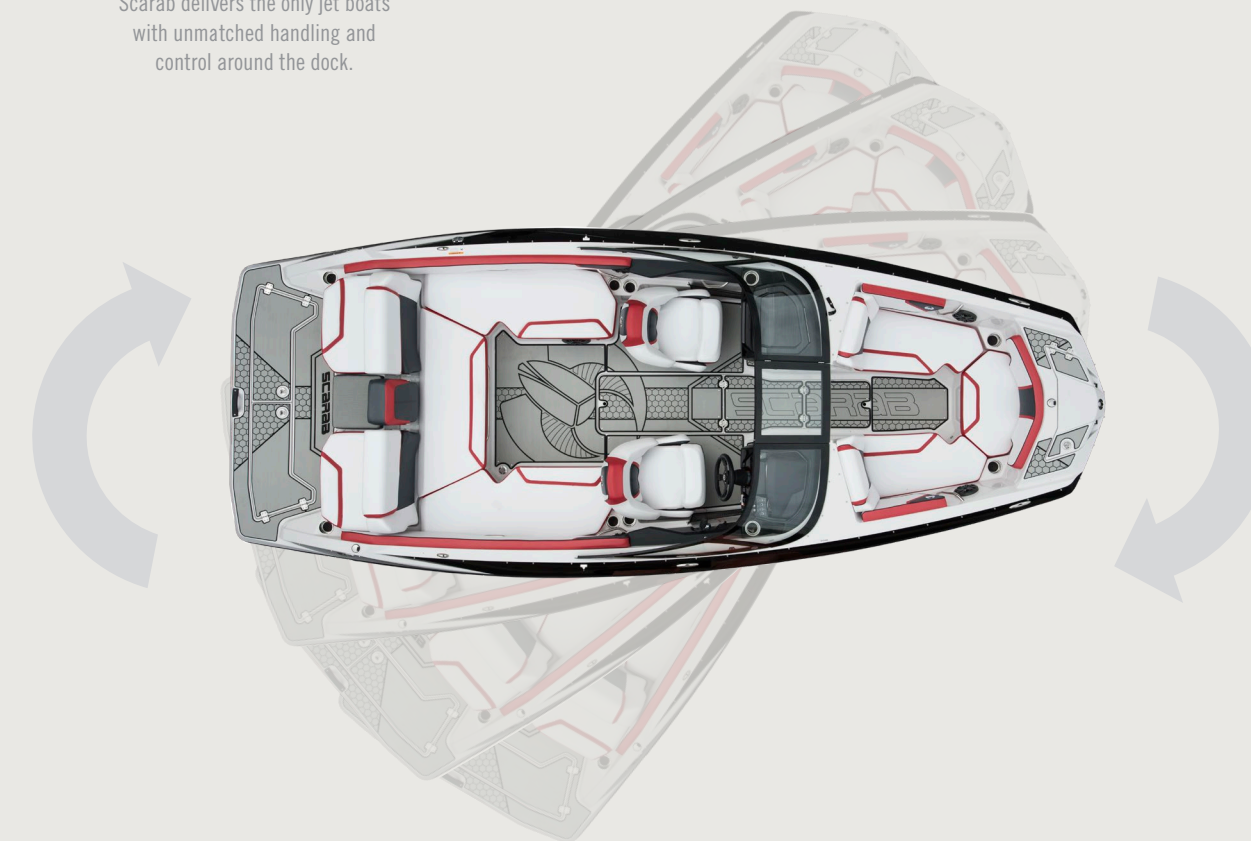

TRUE NEUTRAL

Scarab delivers the only jet boats with unmatched handling and control around the dock.

TOTAL CONTROL

Traditional jet boats are known to be a handful at slow-speed maneuvers and stationary positioning. Scarab and Rotax teamed up and refined a system that removes and replaces that stress with confident boating. Achieve true neutral, spin 180s, and place the boat exactly where you intend. No more sweaty palms as you approach the dock.

iNR

INTELLIGENT NEUTRAL AND REVERSE (iNR)

More than just electronic actuation of the reverse gates, iNR is a game changing feature for jet propulsion. Designed to allow you to adjust your boat's neutral position on-the-fly, maintaining a true stationary location is a snap. The iNR system delivers smooth, effortless shifting and greatly increased low-speed maneuverability.

dSC

DIGITAL SPEED CONTROL

Level up your Scarab ID with Digi Speed for total control. Determine the agenda then swap between Eco, Docking, and Ski modes, at a moment's notice, to achieve maximum functionality out of your jet boat.

QUIET PERFORMANCE

Every Scarab 195 ID and up received plush matting—articulated within the engine compartment—designed to cancel noise frequency and reduce vibration. Nonstop Scarab performance without the annoying background rumble allows you to turn up your soundtrack for fun! (not available on G series or 165)