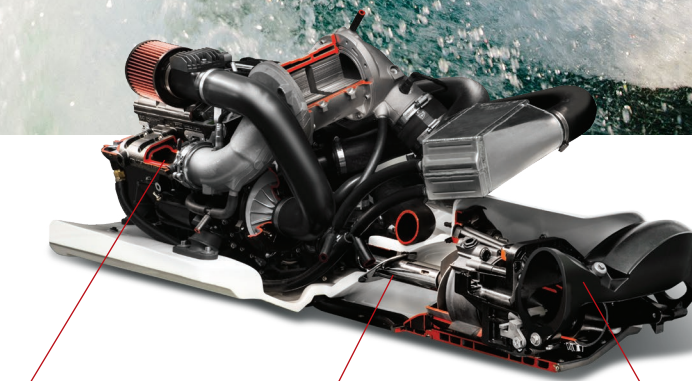

ROTAX ENGINE WARRANTY

4-STAR ("ULTRA LOW EXHAUST EMISSIONS")

Run cooler and cleaner for longer life and better performance. Closed-loop cooling keeps external water and dirt out of the engine for longer life.

ROTAX

A weed and rope guard makes your day hassle-free. Our cutting-edge shaft guard prevents weeds, tow ropes, and grass flats from wrapping around the drive shaft. No need to clean out the ports that you find on other boats.

Lateral Thrust Control delivers quicker reverse. Unlike other boats, which feature a small, plastic reverse gate, our aluminum reverse gate offers unmatched low-speed maneuverability to make docking a breeze.

JET ADVANTAGES

1

SHALLOW DRAFT, BOTTOMLESS EXHILARATION

A low draft allows for better performing shallow water applications. Without the risk of chewing grass mats or vacuuming up sand, your favorite lakes just got that much bigger.

2

NO PROP, NO PROBLEM

We call it stern living; you call it family fun. Our propeller-free transoms ensure stress-free wake sports, safer swimming, and much larger swim platforms behind the boat.

3

360° MANEUVERABILITY

Turn the wheel and experience the diligent aluminum reverse gate kick into action. With Lateral Thrust Control you're always in full-command of your Scarab, in any sea condition—making your boating all-around better.

4

COOL RELIABILITY

Longevity out of your engine is crucial. Rotax® Closed-loop engine cooling keeps external liquid, dirt, and grime where it should be—out of the engine. Run cooler, live longer, and perform better with Scarab.